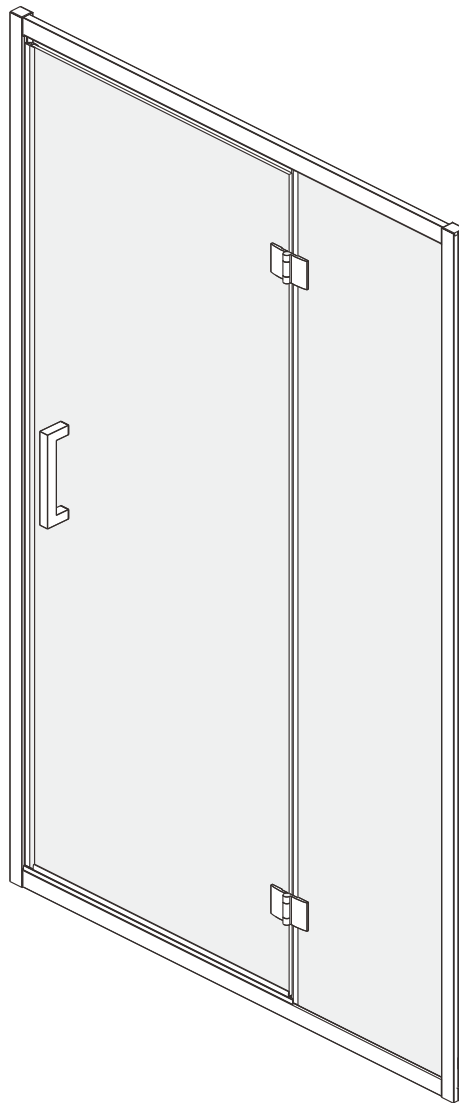

# USER MANUAL

Thank you for choosing Better Bathrooms.  
Please read this manual before installing your product  
and keep for future reference.

**better**   
**bathrooms**

**PRODUCT NAME-PAVO HINGED DOOR WITH FIXED PANEL**  
**PRODUCT CODE-BEBA\_26097~BEBA\_26099**  
**PAVHGMB1000 PAVHGMB1200**